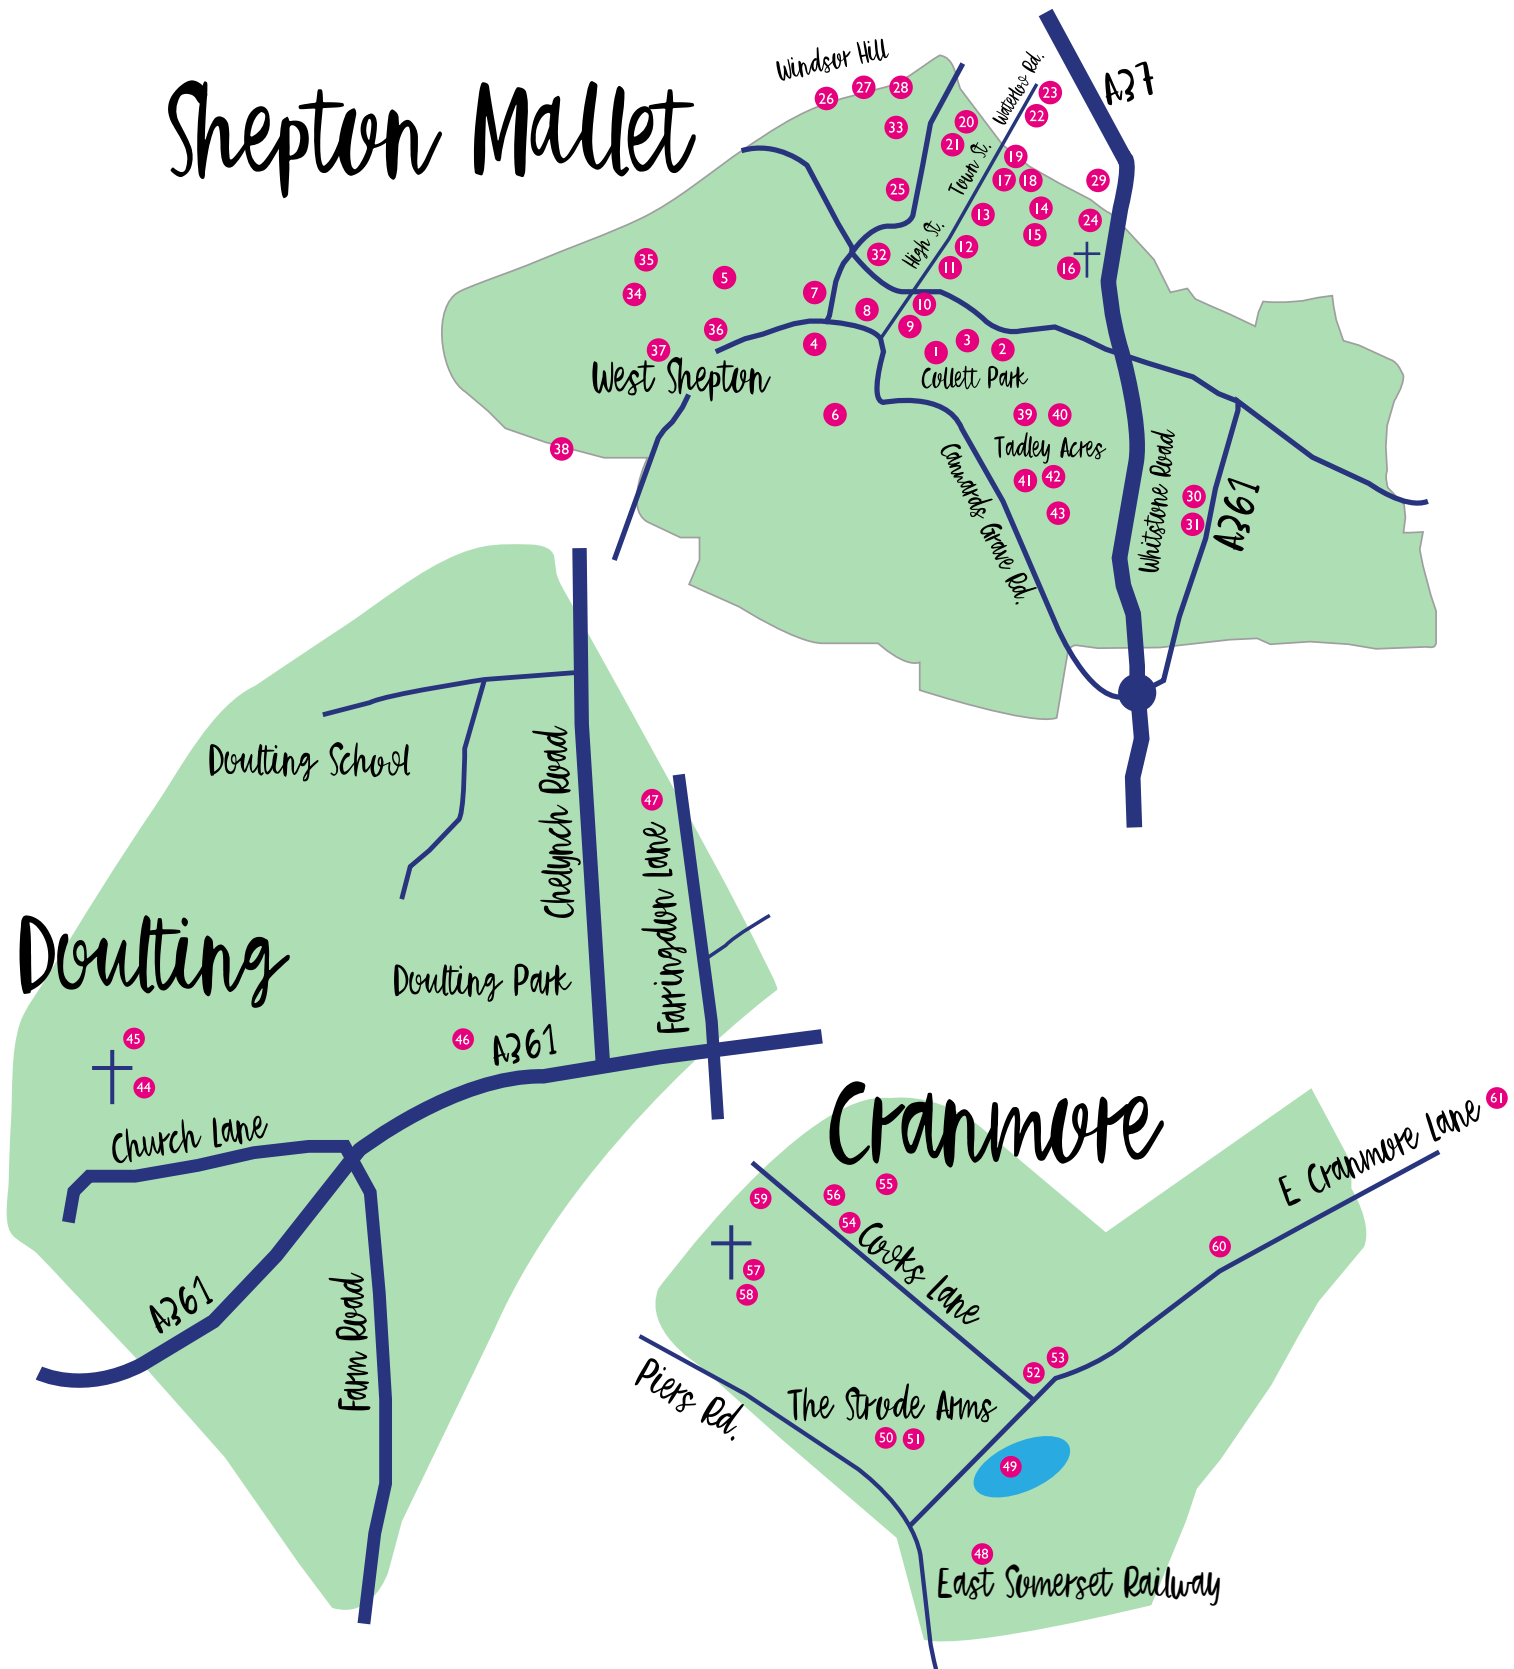

Welcome to the Eco-Arts Trail!

With 60 colourful creatures to discover, how many can you click and tick?! Can you complete the full set for a prize?! Each has a QR code nearby to scan for competition entry and more info, accessible from the path, so please don't enter gardens or climb walls or fences.

Shepton Mallet

For information on refreshments and guided walks, please see www.gillsakakini.com